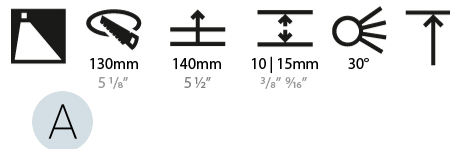

### PHYSICAL

Shape: Round  
 Diameter (mm): 139  
 Diameter (in): 5 1/2  
 Height (mm): 126  
 Height (in): 4 15/16  
 Ceiling Thickness (mm): 10 / 12.5 / 15  
 Ceiling Thickness (in): 3/8 or 1/2 or 9/16  
 Min. Recessing Depth (mm): 140  
 Min. Recessing Depth (in): 5 1/2  
 Light Distribution: Adjustable / Asymmetric  
 Weight (kg): 0.811  
 Weight (lbs): 1.79  
 Fixture Finish: SSR / BKV / CWI / CRY / HAB / UFT / ITA / RUA / FTG / MYG / LOD / PUS / FRO / FUP / KIA / POP / BLS / SPG / MEY / GOH / GUM / CHC / COM / ABZ / JAG / OBR / MOS / ROR  
 Fixture Material: Aluminum Die Cast  
 Cut-out Measurements: 130mm / 5 1/8"

### RATINGS AND CERTIFICATIONS

Certified By: Certified for North American Standards  
 IP rating: IP20

126mm 4 15/16"

Ø 125mm 4 15/16"

Ø 139mm 5 1/2"

### PHYSICAL

Shape: Round  
 Diameter (mm): 139  
 Diameter (in): 5 1/2  
 Height (mm): 126  
 Height (in): 4 15/16  
 Ceiling Thickness (mm): 10 / 12.5 / 15  
 Ceiling Thickness (in): 3/8 or 1/2 or 9/16  
 Min. Recessing Depth (mm): 140  
 Min. Recessing Depth (in): 5 1/2  
 Light Distribution: Adjustable / Downlight  
 Weight (kg): 0.86  
 Weight (lbs): 1.9  
 Fixture Finish: SSR / BKV / CWI / CRY / HAB / UFT / ITA / RUA / FTG / MYG / LOD / PUS / FRO / FUP / KIA / POP / BLS / SPG / MEY / GOH / GUM / CHC / COM / ABZ / JAG / OBR / MOS / ROR  
 Fixture Material: Aluminum Die Cast  
 Cut-out Measurements: 130mm / 5 1/8"