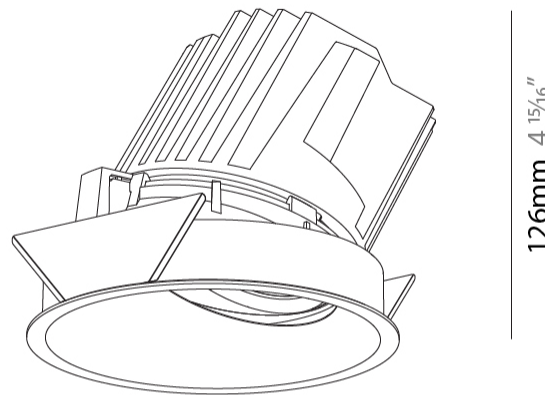

PHYSICAL

Shape: Round
Diameter (mm): 139
Diameter (in): 5 1/2
Height (mm): 126
Height (in): 4 15/16
Ceiling Thickness (mm): 10 / 12.5 / 15
Ceiling Thickness (in): 3/8 or 1/2 or 9/16
Min. Recessing Depth (mm): 140
Min. Recessing Depth (in): 5 1/2
Light Distribution: Adjustable / Asymmetric
Weight (kg): 0.811
Weight (lbs): 1.79
Fixture Finish: SSR / BKV / CWI / CRY / HAB / UFT / ITA / RUA / FTG / MYG / LOD / PUS / FRO / FUP / KIA / POP / BLS / SPG / MEY / GOH / GUM / CHC / COM / ABZ / JAG / OBR / MOS / ROR
Fixture Material: Aluminum Die Cast
Cut-out Measurements: 130mm / 5 1/8"

ELECTRICAL

Lamp Type: LED (Zhaga Standard)
Input Wattage (W): 13.2 / 16.5
Total Output Wattage (W): 12 / 14
Dimming: Tri-Mode (Non-Dimming and Phase Dimming (120Vac only) and 0-10V Dimming)
Driver Included: No
Driver Location: Recessed Housing
Driver Type: Constant Current - Universal
Driver Class: Class 2
Housing: See components
Input Voltage (V): 120 - 277
Constant Current (MA): 350

LED

Number of LEDs: 1
Color Temperature (°K): 2700 / 3000 / 3500 / 4000
Max. Delivered Lumen (lm): 690 / 760 / 823 / 840
Nominal Lumen (lm): 960 / 1070 / 1156 / 1180
CRI: >90 CRI
Lamp Life (hrs): 50000

OPTICAL

Reflector°: 10
Adjustability: Fixed

RATINGS AND CERTIFICATIONS

Certified By: Certified for North American Standards
IP rating: IP20

126mm 4 15/16"

Ø 125mm 4 15/16"

Ø 139mm 5 1/2"